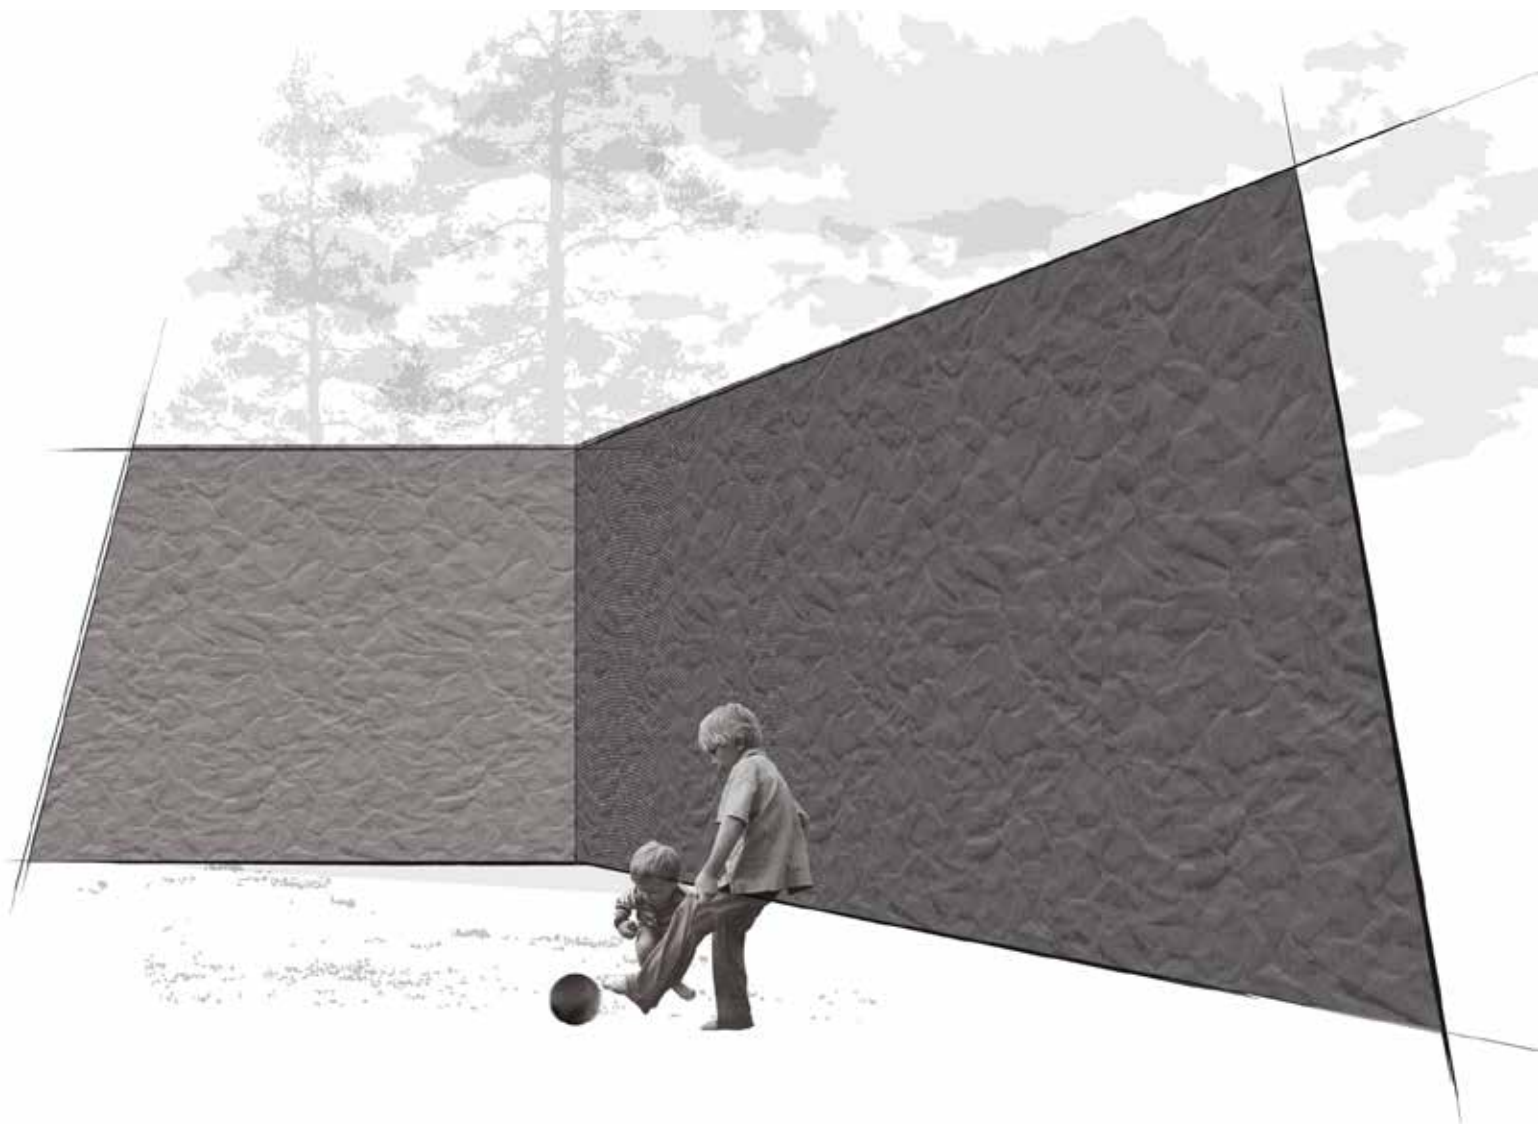

## Wrinkle nega

Pattern illustration 1:25

The pattern is printed continuously on the paper.

### Pattern print sizes

Height	3200mm
Width	Continuous

### Variable

The pattern can be printed 90 degrees rotated.

### Pattern details

-

Pattern illustration 1:1

3D Visualization